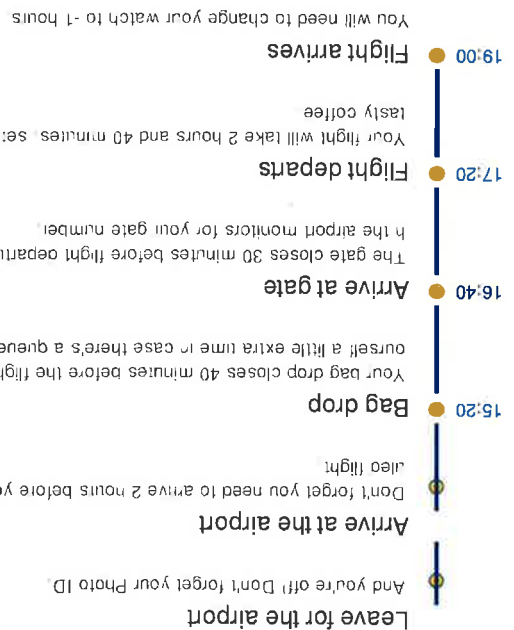

Madrid T1

Dublin T1

Date
23. Jul 2017

Gate Closes
16:50

Departs
17:20

20KG BAG

FR3979 23 JULY 2017 ALMUDENA LOPEZ
FERNANDEZ B32BSR 20B
SEQ 68

If you are denied boarding or if your flight is cancelled or delayed for at least two hours, ask at the ticket counter or boarding gate for the latest information regarding your rights, particularly with regard to compensation and assistance.