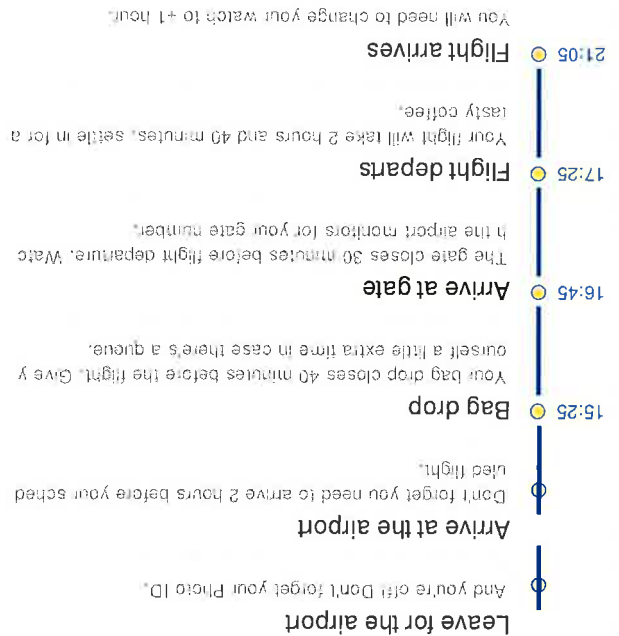

Departs **17:25**

20KG BAG

FR7156 04 AUGUST 2017 ALMUDENA LOPEZ FERNANDEZ DML2KY 22B SEQ 43

If you are denied boarding or if your flight is cancelled or delayed for at least two hours, ask at the ticket counter or boarding gate for the text stating your rights, particularly with regard to compensation and assistance.

Please board using back stairs

04 Aug 2017

ALMUDENA'S travel plan

CABIN BAG POLICY HOW TO AVOID A €50 CHARGE

Only the first 90 wheelie bags are guaranteed to go in the aircraft. If you want to be certain your bag goes in aircraft you should buy Priority Boarding. Some passengers may be required on heavily booked flights to place carry-on bags in the aircraft hold. Please ensure that you remove any valuables from your carry-on bag at the boarding gate if your bag is required to be placed in the aircraft hold.