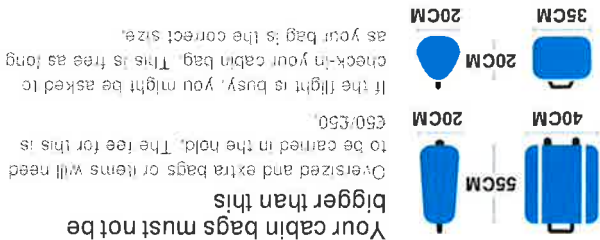

Dublin T1

Madrid T1

Date **04. Aug 2017**

Gate Closes **16:55**

Departs **17:25**

20KG BAG

FR7156 04 AUGUST 2017 ALMUDENA LOPEZ FERNANDEZ DML2KY 22B SEQ 43

If you are denied boarding or if your flight is cancelled or delayed for at least two hours, ask at the ticket counter or boarding gate for the text stating your rights, particularly with regard to compensation and assistance.

Please board using back stairs